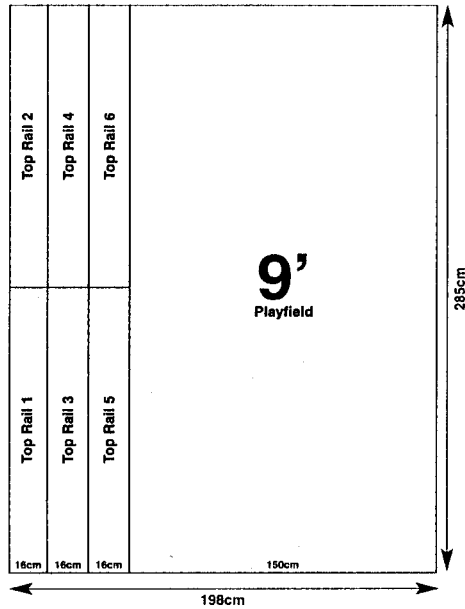

Required cloth-size for your billiard-table

Cutting charts for each table size; guaranteed best usage of cloth with minimal waist

Arno Simonis[®]

7'	225 x 165 CM
8'	285 x 165 CM
9'	285 x 198 CM
10'	350 x 198 CM
12'	480 x 198 CM