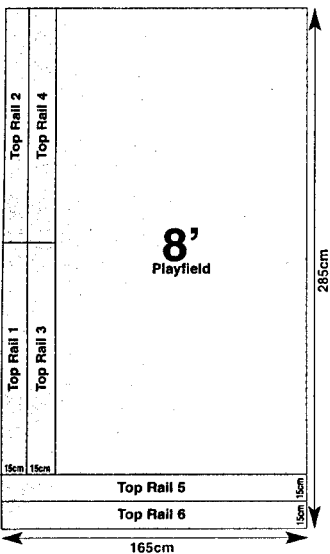

Required cloth-size for your billiard-table

Cutting charts for each table size; guaranteed best usage of cloth with minimal waist

Arno Simonis[®]

7'	225 x 165 CM
8'	285 x 165 CM
9'	285 x 198 CM
10'	350 x 198 CM
12'	480 x 198 CM