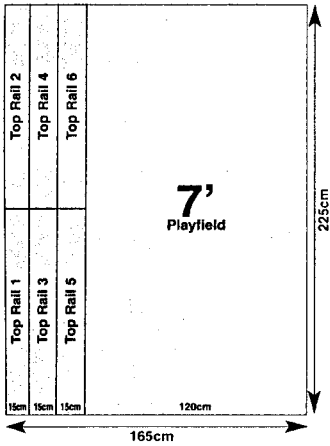

Required cloth-size for your billiard-table

Cutting charts for each table size; guaranteed best usage of cloth with minimal waist

Arno Simonis[®]

7'	225 x 165 CM
8'	285 x 165 CM
9'	285 x 198 CM
10'	350 x 198 CM
12'	480 x 198 CM